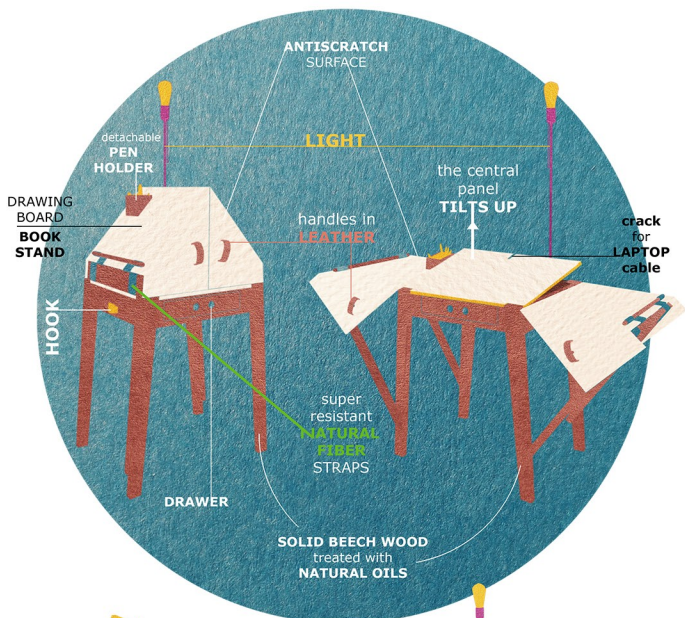

the desk

inch / cm

19*26 (43 total height) **when closed** 48*67 (110 total height)
 19*50 (29 height) **Working top when opened** 47*128 (73 height)